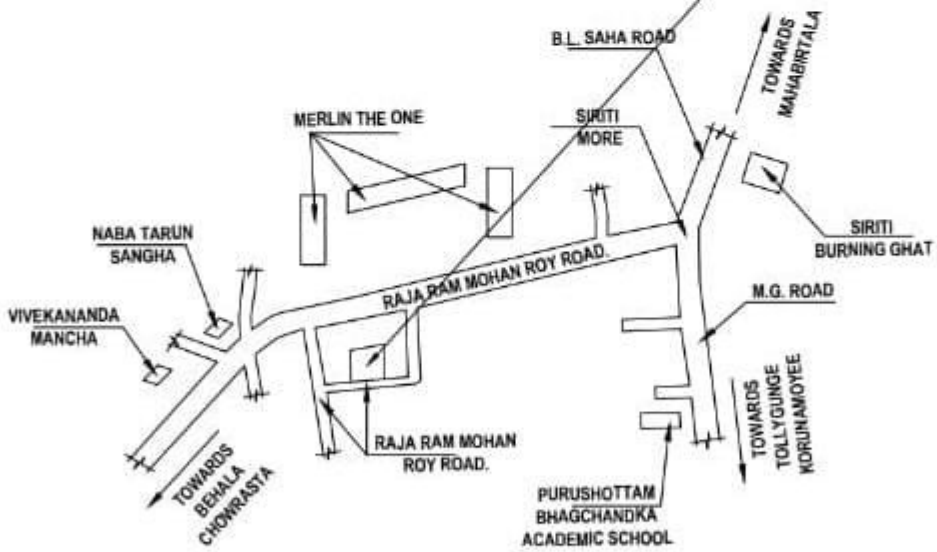

SITE
17, RAJA RAM MOHAN ROY ROAD,
 KOLKATA - 700 041, WARD NO :- 115,
 BOROUGH NO - XIII, P.S. - HARIDEVPUR.

SITE PLAN

SCALE: 1:600

LOCATION PLAN

SCALE: 1:4000

EXISTING STRUCTURE TO BE DEMOLISHED
 BEFORE CONSTRUCTION & IT IS
 PARTLY OCCUPIED BY OWNER & TENANT